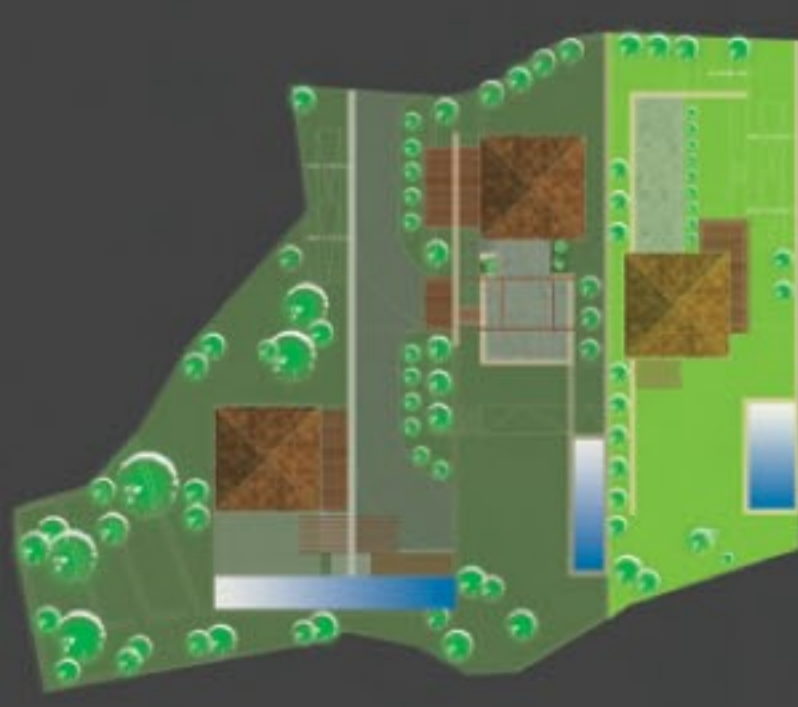

DOMAINE DU CHÊNE

YOUR EXCLUSIVE LIFESTYLE

DEVELOPER
Antoine Rizk Engineering & Contracting

ARCHITECT
Joseph Abdallah

t/f : +961 9 64 64 65 - m : +961 3 69 45 94
www.domaineduchene.com - Info@domaineduchene.com

KFARDEBIAN - LEBANON

LUXURIOUS VILLAS, PRIVATE GARDEN & SWIMMING POOL

DEVELOPER
ANTOINE RIZK ENGINEERING & CONTRACTING

ARCHITECT
JOSEPH ABDALLAH

DEVELOPER
ANTOINE RIZK ENGINEERING & CONTRACTING

ARCHITECT
JOSEPH ABDALLAH

DEVELOPER
ANTOINE RIZK ENGINEERING & CONTRACTING

ARCHITECT
JOSEPH ABDALLAH

DEVELOPER
ANTOINE RIZK ENGINEERING & CONTRACTING

ARCHITECT
JOSEPH ABDALLAH

FOUNTAIN VILLA

VILLA AREA 390 sqm
GARDEN AREA 470 sqm

FIRST FLOOR

GROUND FLOOR

BASEMENT FLOOR

BIRD NEST VILLA

VILLA AREA 525 sqm
GARDEN AREA 420 sqm

FIRST FLOOR

GROUND FLOOR

BASEMENT FLOOR

FALLING WATER VILLA

VILLA AREA 580 sqm
GARDEN AREA 515 sqm

FIRST FLOOR

GROUND FLOOR

BASEMENT FLOOR