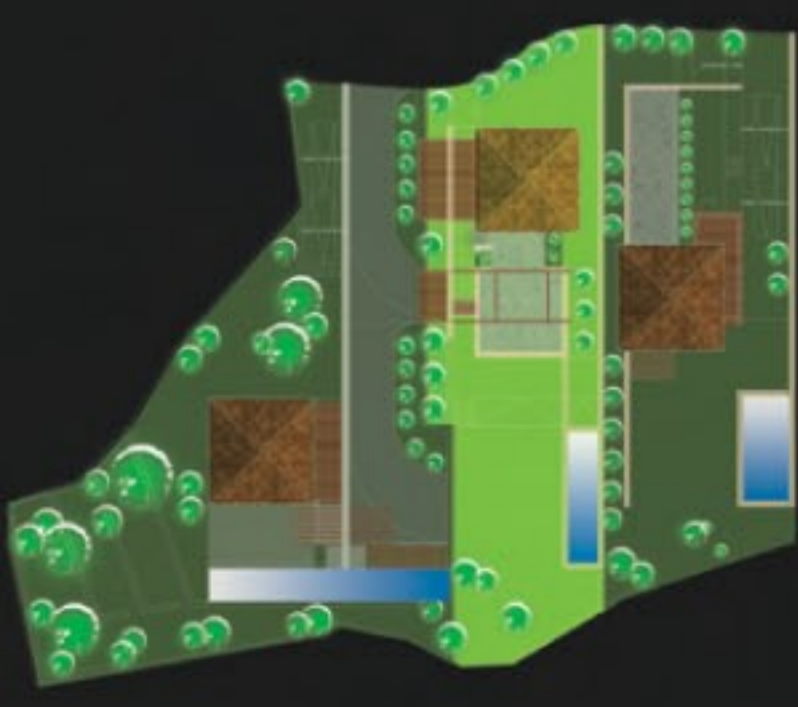

BIRD NEST VILLA

VILLA AREA 525 sqm
GARDEN AREA 420 sqm